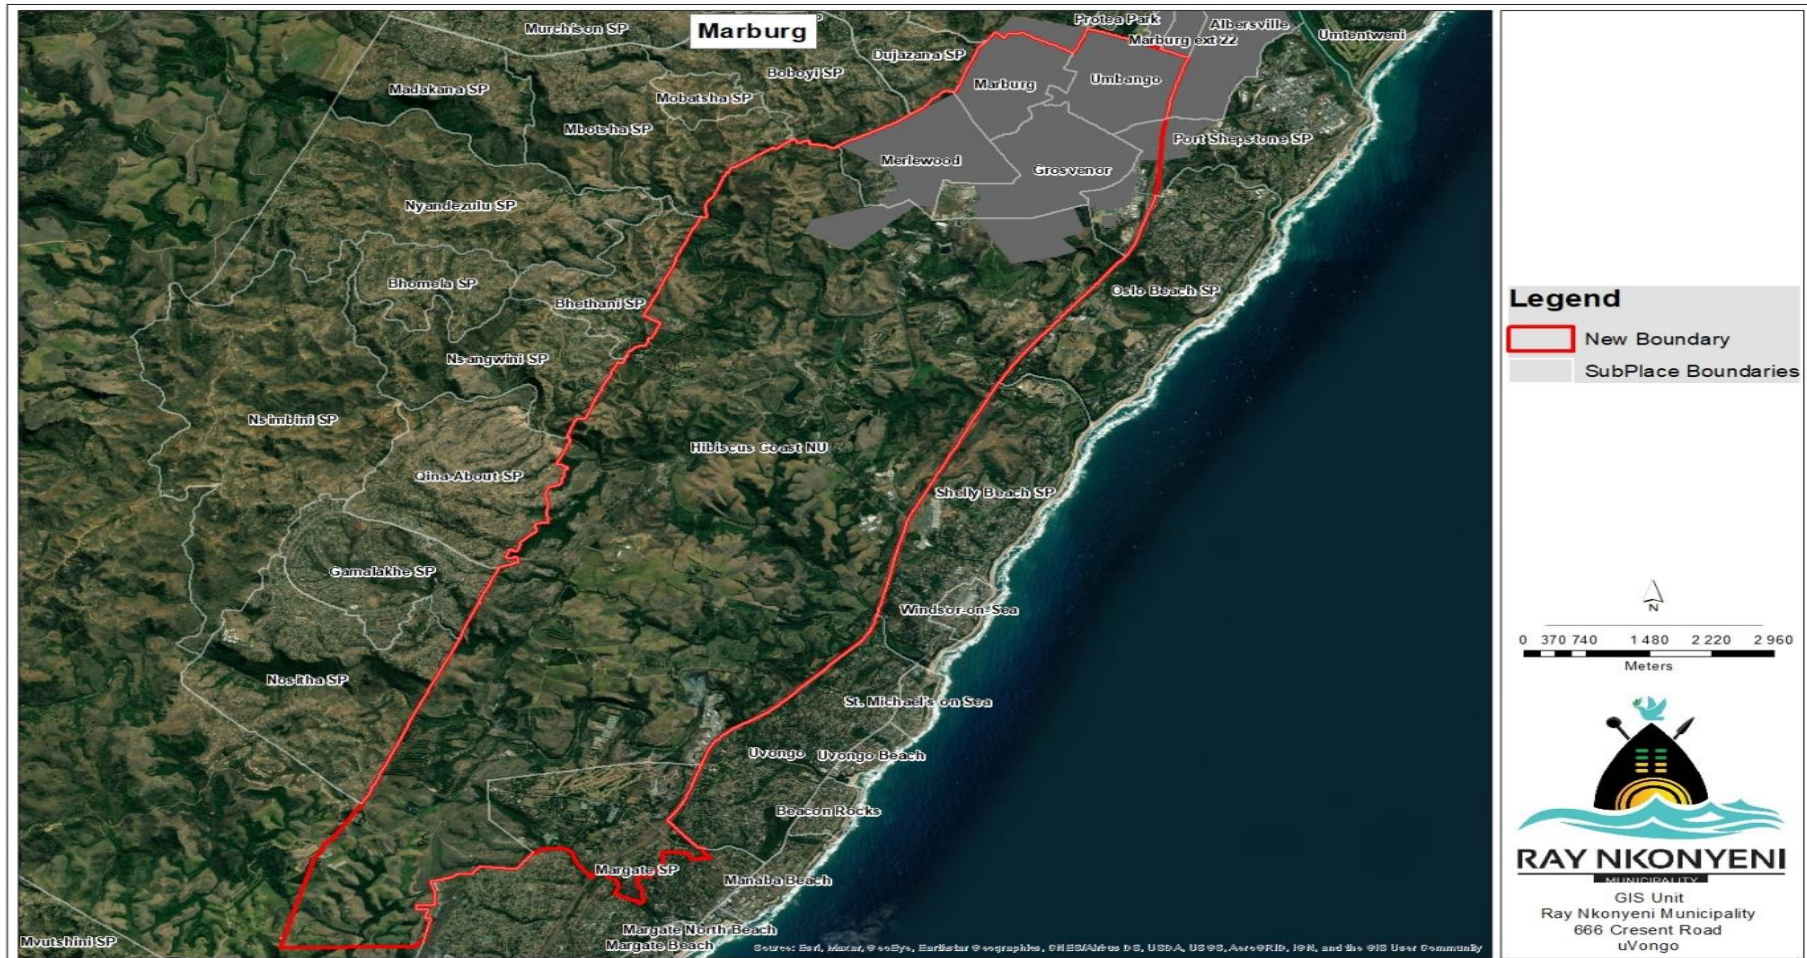

ANNEXURE B

RAY NKONYENI MUNICIPALITY – RESTRUCTURING ZONES : MARBURG, PROTEA PARK AND UVONGO

MARBURG

PROTEA PARK

UVONGO